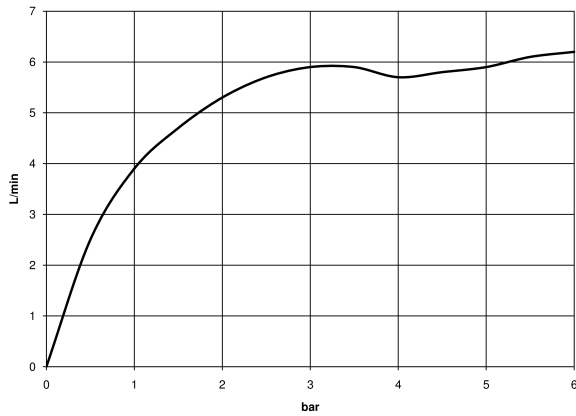

Flow rate chart

Certificates

WRAS_2203039.