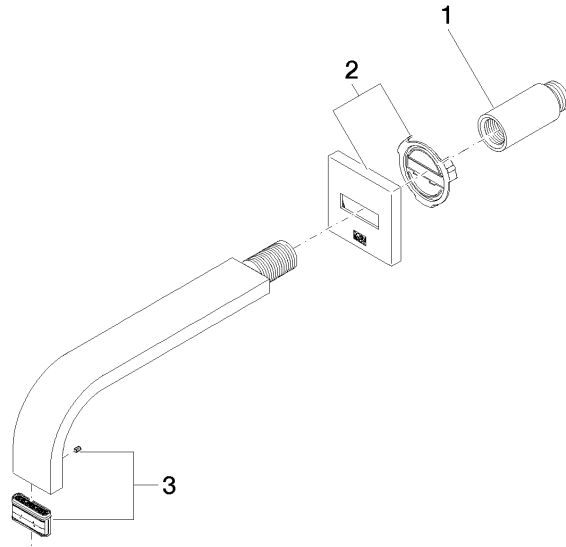

MEM eSET Touchfree Basin mixer without pop-up waste with temperature setting - Chrome

MEM

ST 010 203 2782

- 200mm projection
- fixed spout
- rectangular, air-enriched flow
- hole diameter 37 mm
- rosette 60 x 60 mm
- 1/2" connection
- max. flow 5.7 l/min
- lead-free
- WRAS 2203039
- This product can help a building meet the requirements of Green Building Rating Systems, e.g. LEED®, BREEAM®, DGNB

Recommended miscellaneous

- Concealed wall elbow -** 35 085 970 90
- max. recess depth 163 mm
 - min. recess depth 90 mm

MEM eSET Touchfree Basin mixer without pop-up waste with temperature setting - Chrome

MEM

ST 010 203 2782

ST 010 203 2782
mm [inches]

Flow rate chart

Certificates

WRAS_2203039.

ST 010 203 2782

Spare parts list