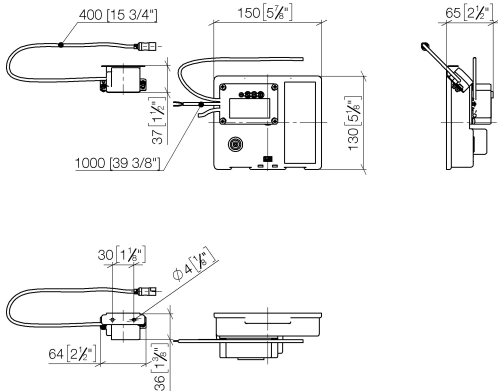

- max. recess depth 125 mm
- min. recess depth 90 mm

Recommended miscellaneous

Extension for Touchfree 500 mm - 12 765 970 90

MEM eSET Touchfree Basin mixer without pop-up waste with temperature setting - Chrome

ST 010 203 2782
mm [inches]

Certificates

LGA_29120.	WRAS_1906116.	IAPMO_EGS.	CE000001_eSet_Tou chfree_20171206_D E_signed.	CE000002_eSet_Tou chfree_20171206_E N_signed.
LGA_29119.				

ST 010 203 2782

Spare parts list

MEM eSET Touchfree Basin mixer without pop-up waste with temperature setting - Chrome

MEM

ST 010 203 2782

- 200mm projection
- fixed spout
- rectangular, air-enriched flow
- hole diameter 37 mm
- rosette 60 x 60 mm
- 1/2" connection
- max. flow 5.7 l/min
- lead-free
- WRAS 2203039
- This product can help a building meet the requirements of Green Building Rating Systems, e.g. LEED®, BREEAM®, DGNB