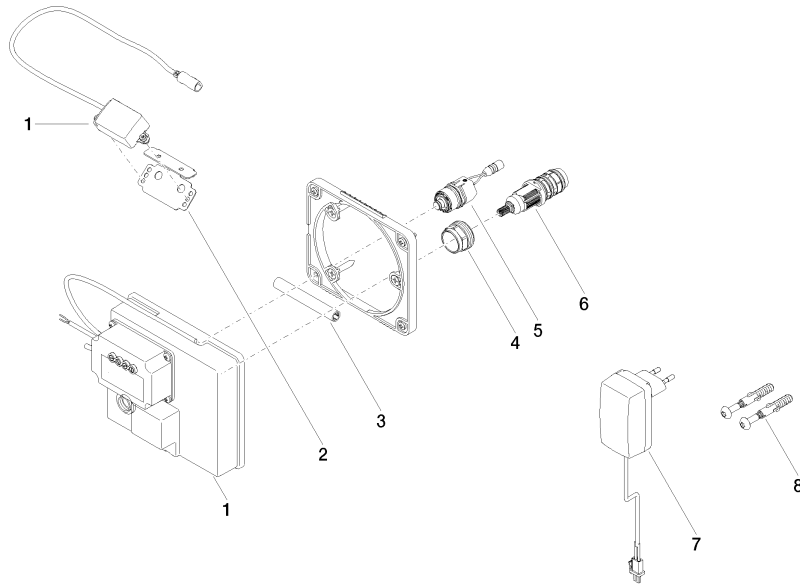

- max. recess depth 125 mm
- min. recess depth 90 mm

Recommended miscellaneous

Extension for Touchfree 500 mm - 12 765 970 90

MEM eSET Touchfree Basin mixer without pop-up waste with temperature setting - Chrome

ST 010 203 2782
mm [inches]

Certificates

LGA_29120.	WRAS_1906116.	IAPMO_EGS.	CE000001_eSet_Tou chfree_20171206_D E_signed.	CE000002_eSet_Tou chfree_20171206_E N_signed.
LGA_29119.				

ST 010 203 2782

Spare parts list

MEM eSET Touchfree Basin mixer without pop-up waste with temperature setting - Chrome

MEM

ST 010 203 2782

- 200mm projection
- fixed spout
- rectangular, air-enriched flow
- hole diameter 37 mm
- rosette 60 x 60 mm
- 1/2" connection
- max. flow 5.7 l/min
- lead-free
- WRAS 2203039
- This product can help a building meet the requirements of Green Building Rating Systems, e.g. LEED®, BREEAM®, DGNB