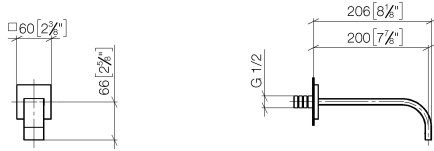

ST 010 203 2782
mm [inches]